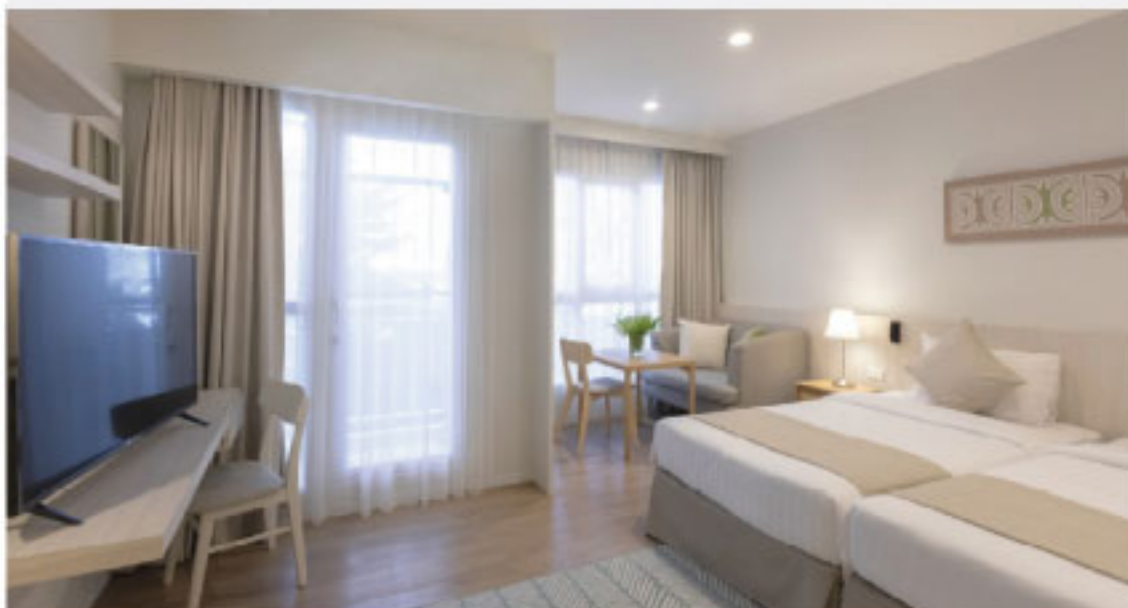

## TEST & GO PACKAGES

SPECIAL WELCOME BACK TO THAILAND

**1 NIGHT PACKAGES  
START FROM  
THB 4,800** ROOM / NIGHT

### INCLUDES

- ✓ One RT-PCR Test and 1 ATK Test Kit
- ✓ PRIVATE SHA Plus Airport transfer to Hotel (U-Tapao Rayong Pattaya International)
- ✓ Breakfast

**VALID UNTIL 30 JUNE 2022**

*We try to make things as simple as possible for you to enter Thailand via Banchang*

#### DELUXE ROOM (30 SQ.M.)